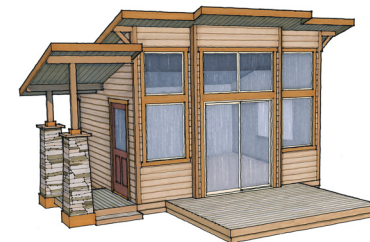

MIGHTY CABANA construction is as easy as it appears. Pan Tek has done all the work for you. Complete with illustrated assembly instructions you don't need to be a carpenter to assemble. Please contact our Construction Services Division to build your MIGHTY CABANA or SHED for you if you desire.

MIGHTY CABANA SPECIFICATIONS...

- Price Includes Treated Floor Joists, Plywood Floor, Skids
- Pre-cut 2x6 T&G SPF Solid Walls Timber w/ Glulam Columns
- 60" Porch roof (Gable), 36" Roof overhang (Cabana)
- 2x6 T&G SPF Roof Decking on Glulam Wood Roof Beam
- 30 Year Black Composition Roof Shingles
- Vinyl Sliding Glass Door System & Vinyl Windows per Plan
- Western Red Cedar Exterior Trim Package, Glue & Fasteners

Two Styles Available

Cabana Series

Shown with Optional Porch Roof & Deck

10x12
MC1012
\$10,520

10x14
MC1014
\$12,340

12x16
MC1216
\$14,420

Gable Series

Porch Roof Incl.
Deck Optional