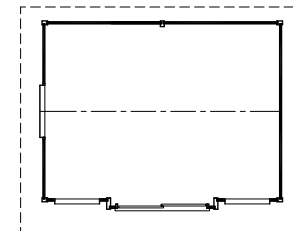

Two Styles Available

Cabana Series

Shown with Optional Porch Roof & Deck

10x12
MC1012
\$10,520

10x14
MC1014
\$12,340

12x16
MC1216
\$14,420

Gable Series

Porch Roof Incl.
Deck Optional