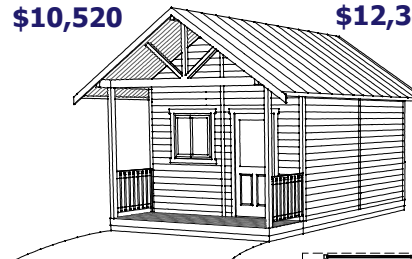

Two Styles Available

Cabana Series

Shown with Optional Porch Roof & Deck

10x12
MC1012
\$10,520

10x14
MC1014
\$12,340

12x16
MC1216
\$14,420

Gable Series

Porch Roof Incl.
Deck Optional

10x12
MC1012G \$10,180
MC1012GL \$12,390

12x16
MC1216G \$12,490

12x16 Loft
MC1216GL \$14,540

Prices assume low land Puget Sound roof loading, Prices subject to change without notice. Refer to website for most current pricing.