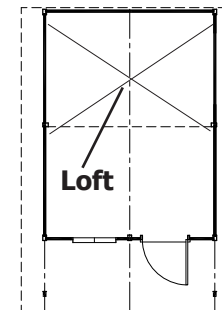

Two Styles Available

Cabana Series

Shown with Optional Porch Roof & Deck

10x12
MC1012
\$10,520

10x14
MC1014
\$12,340

12x16
MC1216
\$14,420

Gable Series

Porch Roof Incl.
Deck Optional

10x12
MC1012G \$10,180
MC1012GL \$12,390

12x16
MC1216G \$12,490

12x16 Loft
MC1216GL \$14,540

Prices assume low land Puget Sound roof loading, Prices subject to change without notice. Refer to website for most current pricing.